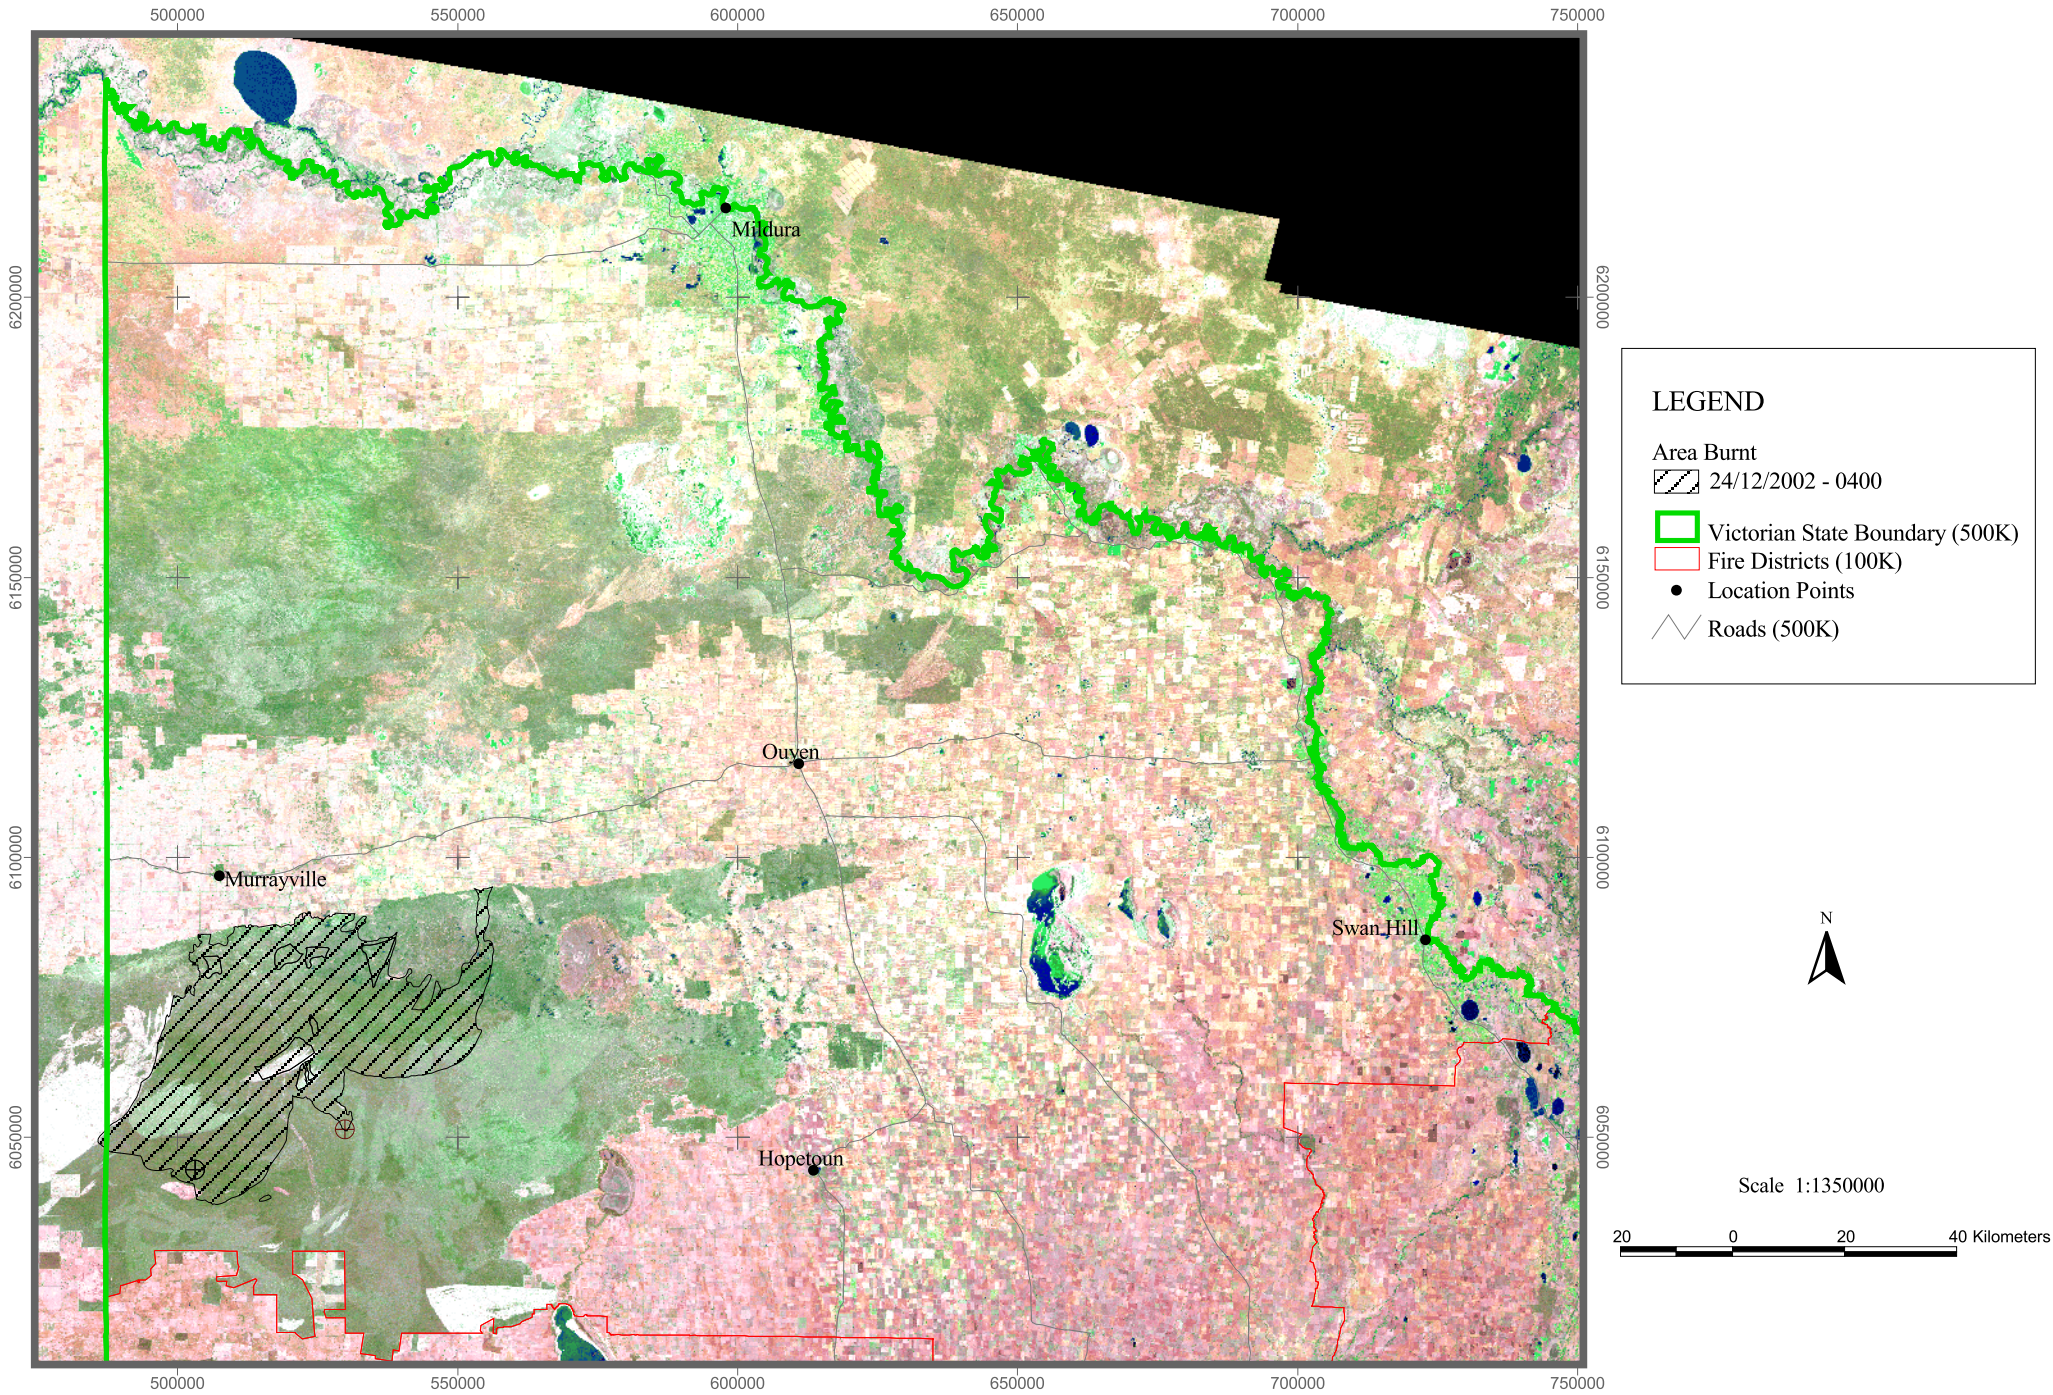

Mildura Fire District Fire 47 Big Desert Fire 24th December

LEGEND

- Area Burnt
 - 24/12/2002 - 0400
- Victorian State Boundary (500K)
- Fire Districts (100K)
- Location Points
- Roads (500K)

Scale 1:1350000