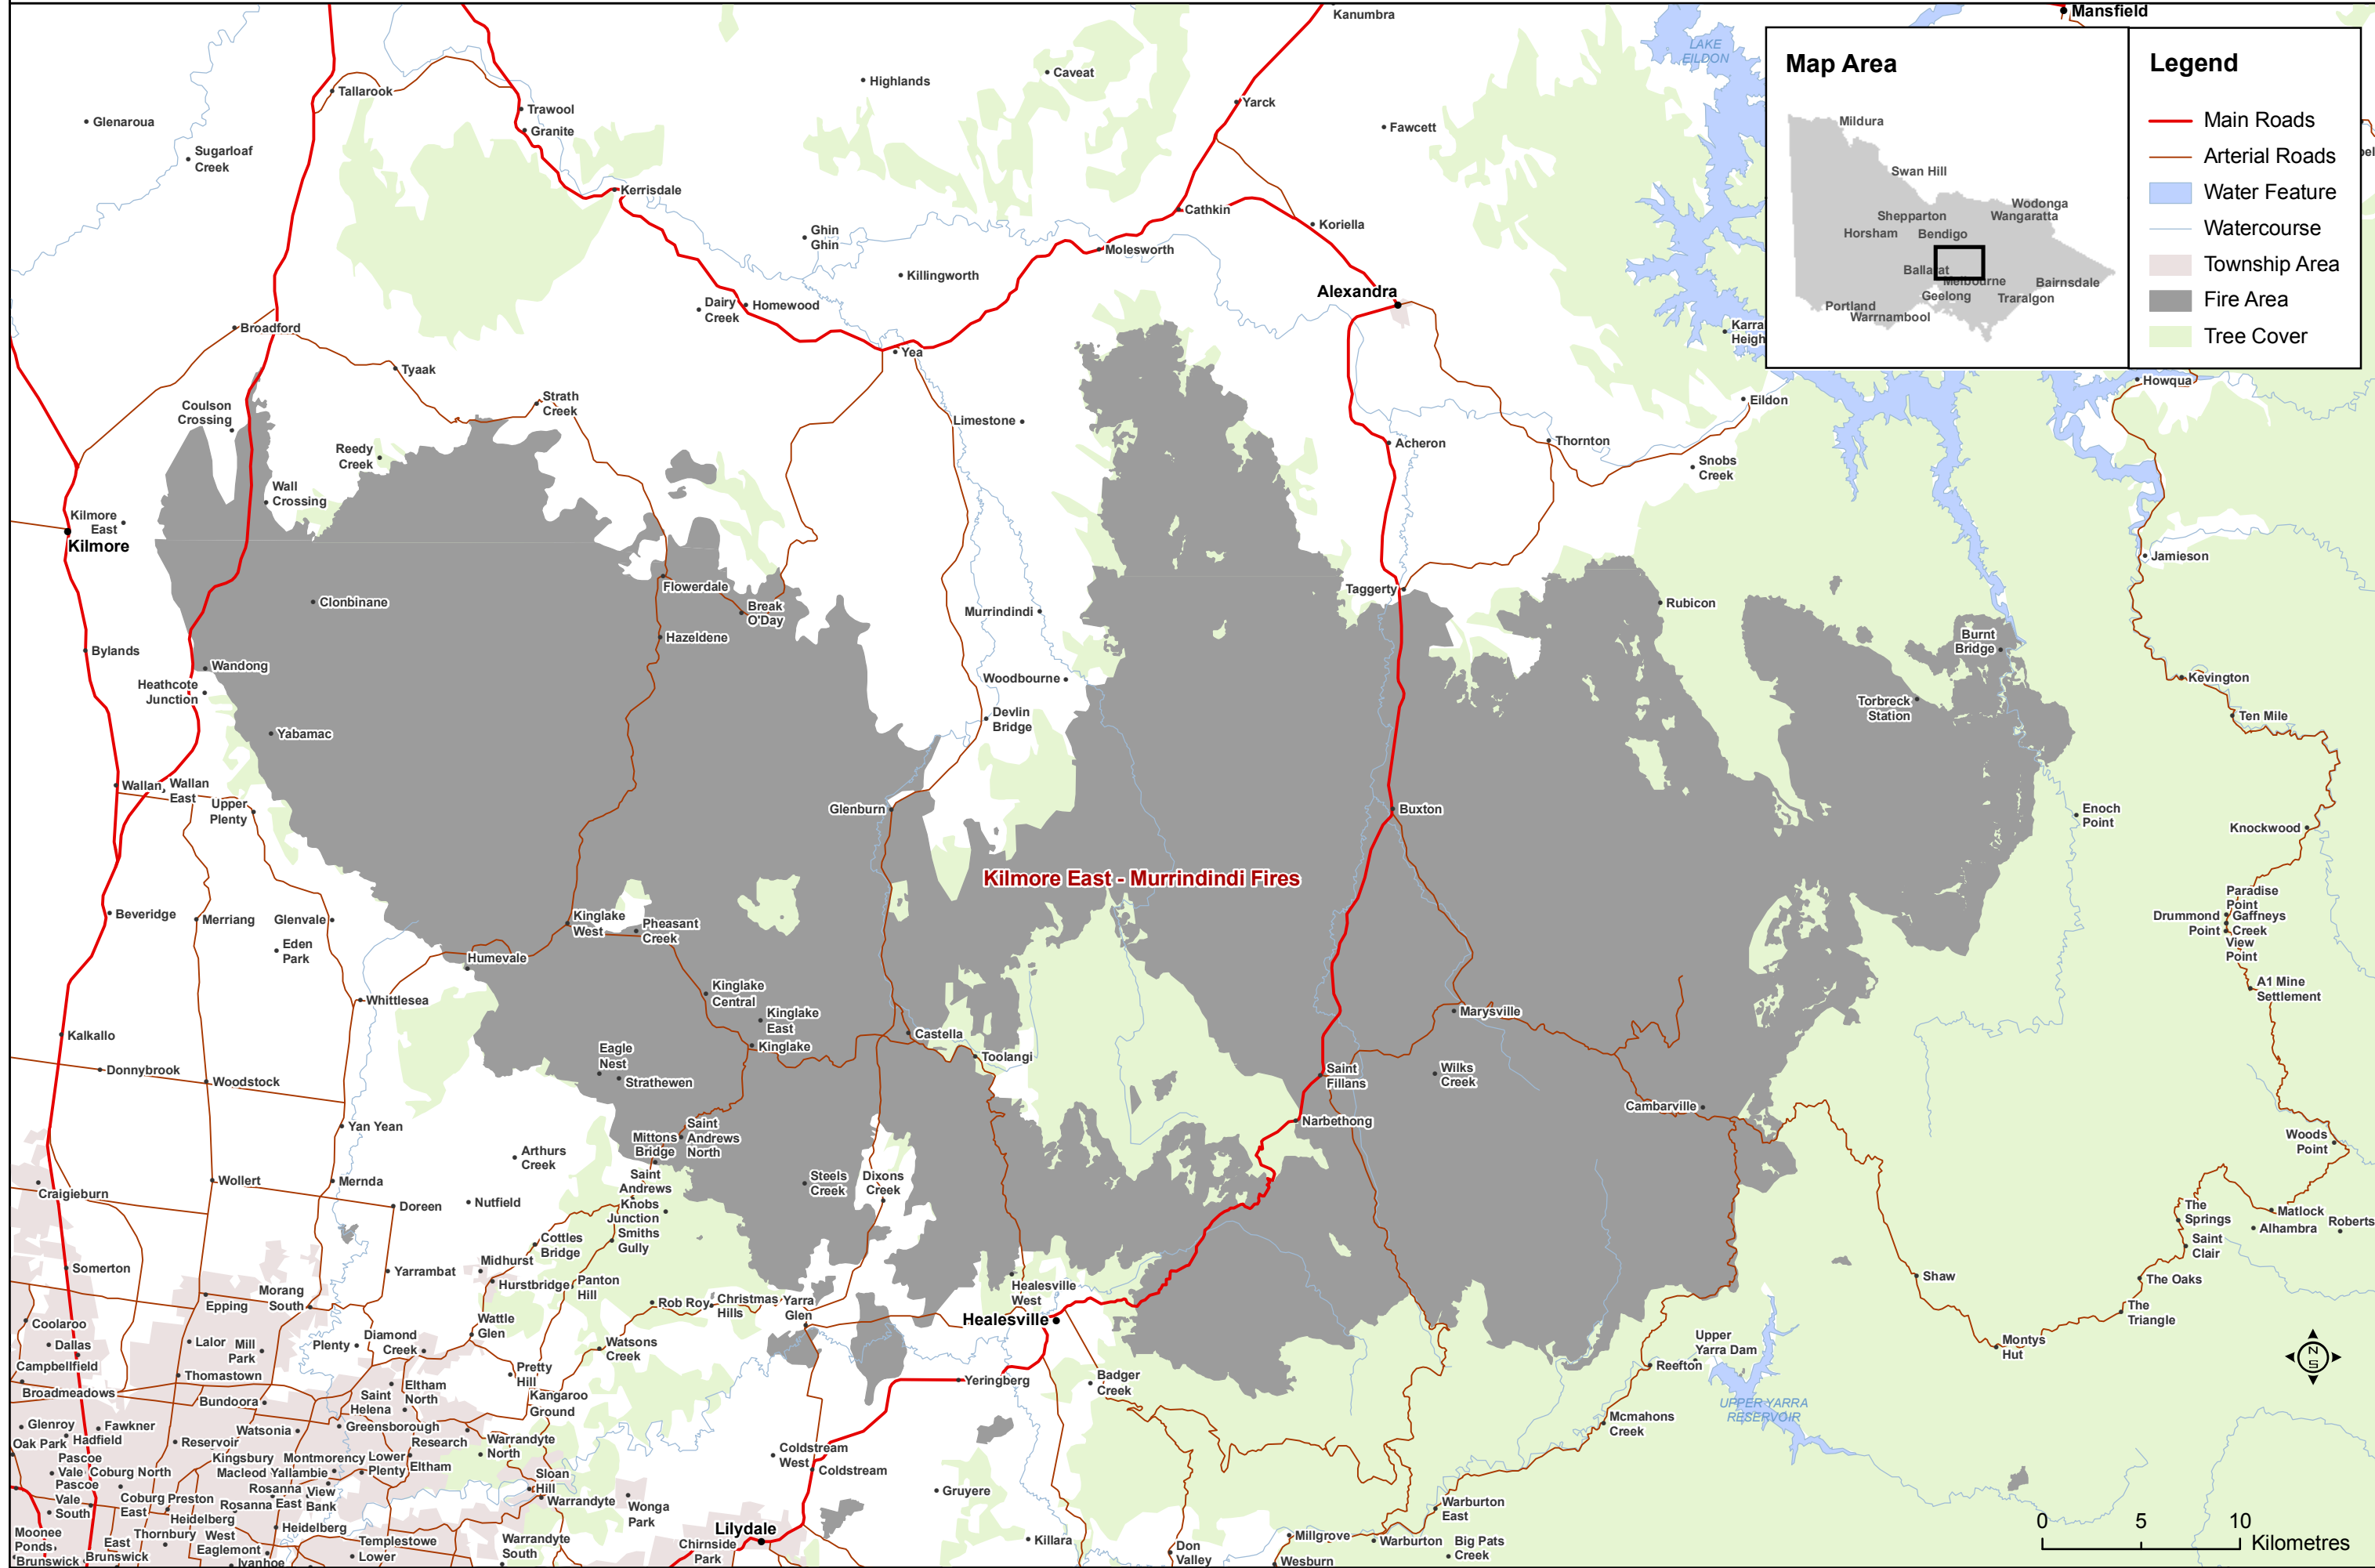

Summary of Fires - Kilmore East - Murrindindi, Victoria: January/February 2009

Disclaimer: Base layer information on this map has been sourced from Firemap 100k topographic map series. This material may be of assistance to you but the State of Victoria does not guarantee that the publication is without flaw of any kind or is wholly appropriate for your particular purposes and therefore disclaims all liability for error, loss or damage which may arise from reliance upon it.