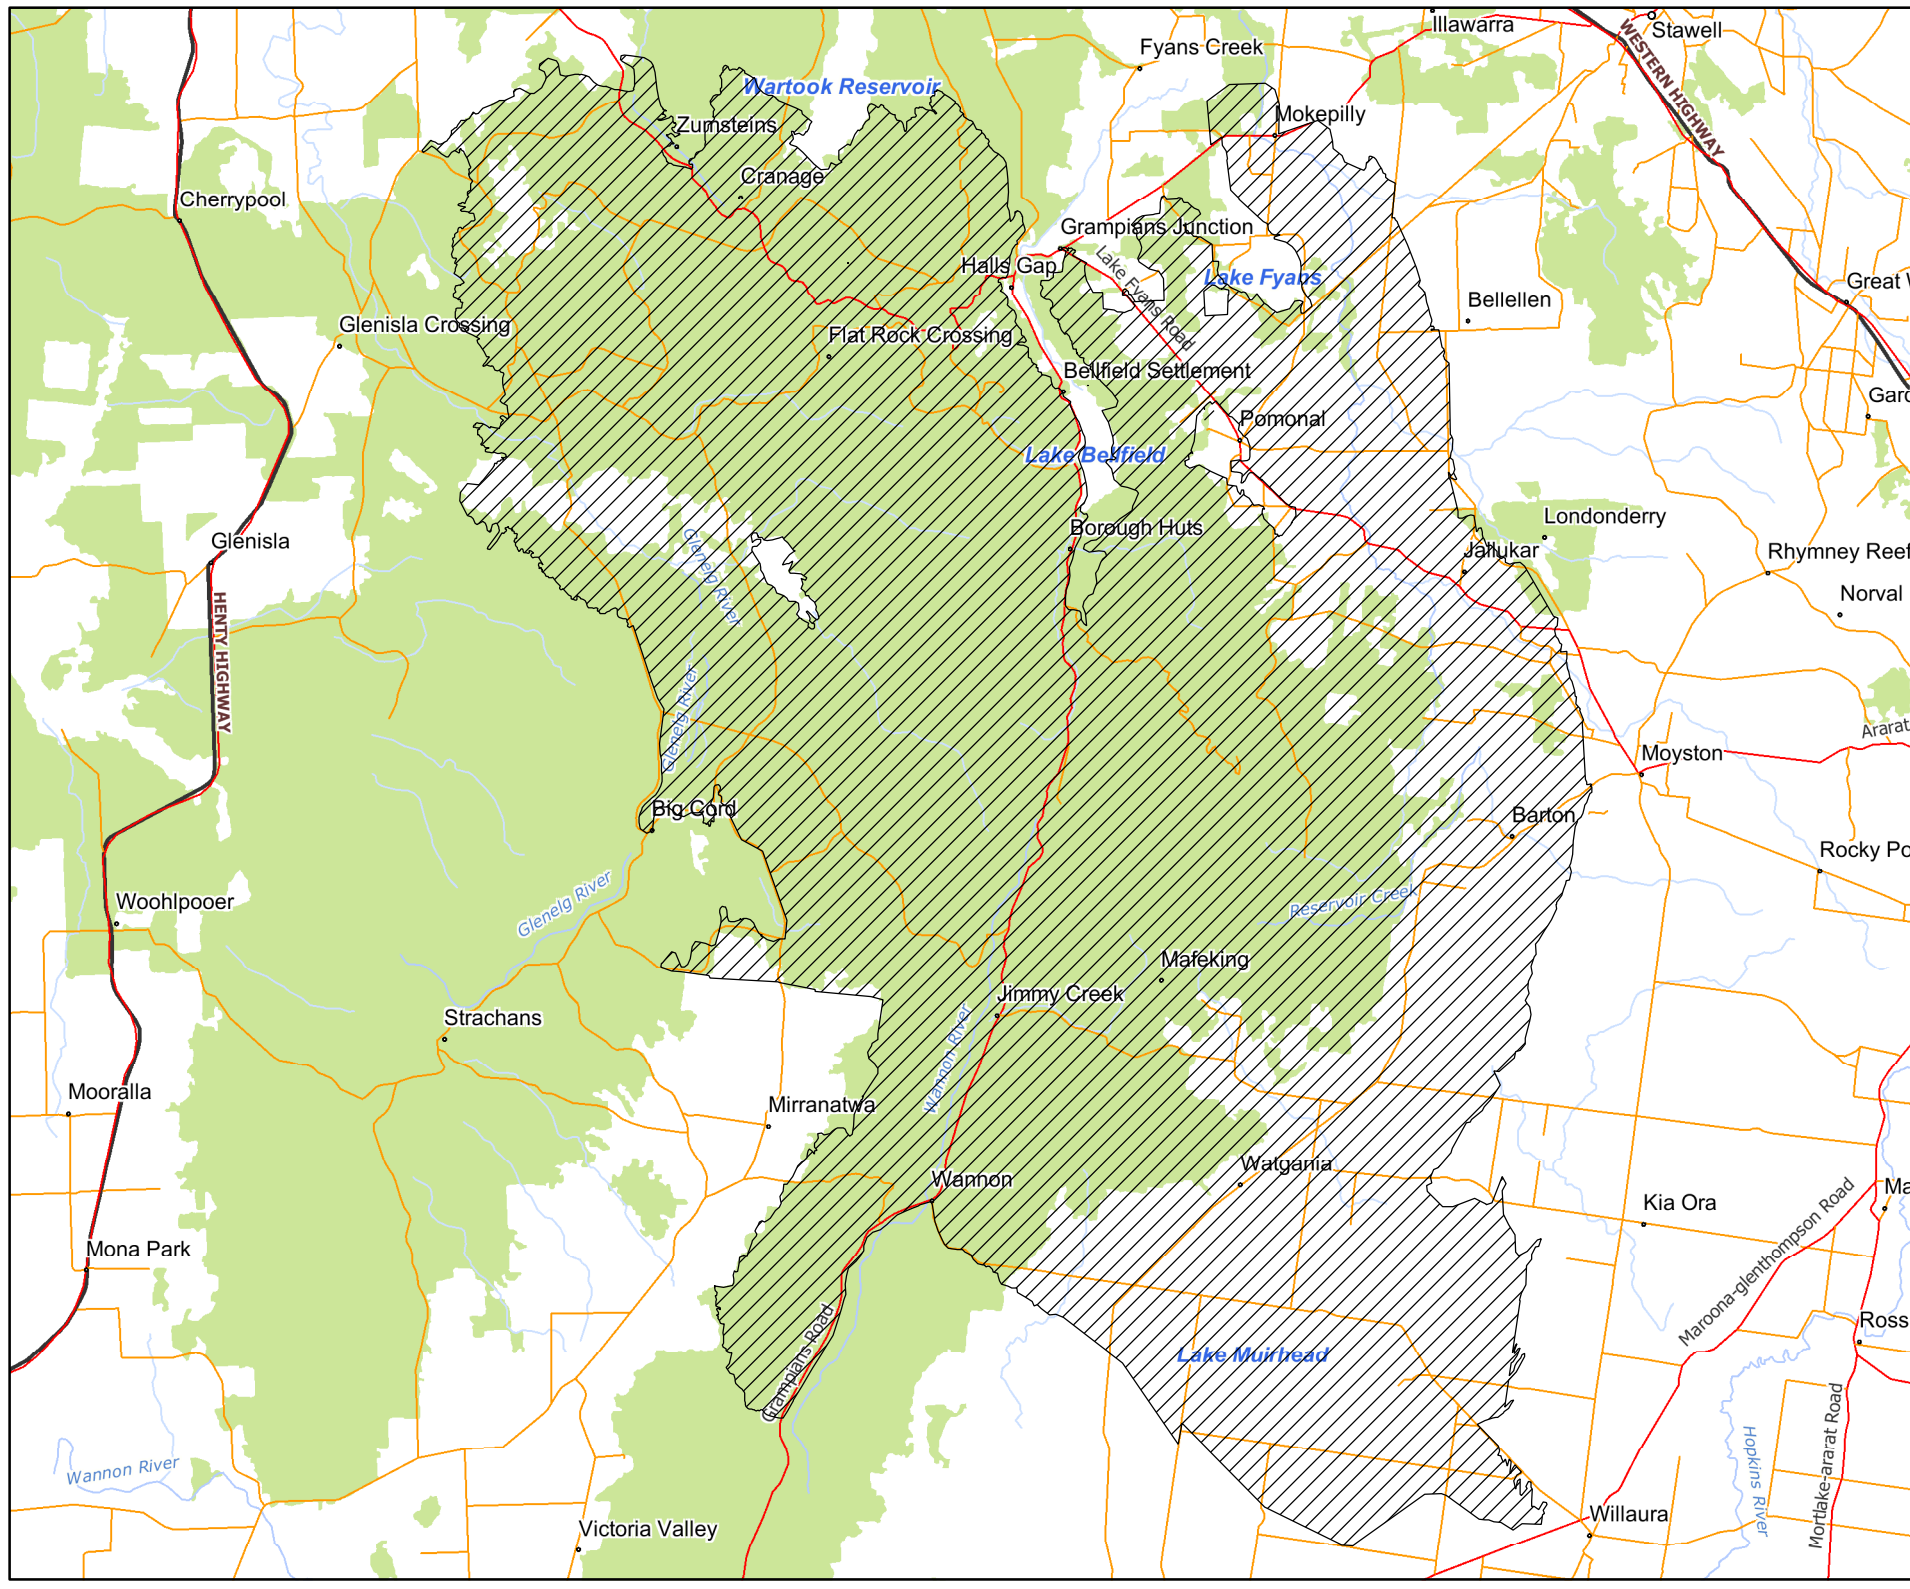

# Media Map

## Mt Lubra Fire

### Legend

-  Burnt Area
-  Regional Centre
-  Major Town
-  Freeway
-  Highway
-  Arterial
-  Major Watercourse
-  WATERBODIES
-  Tree Cover