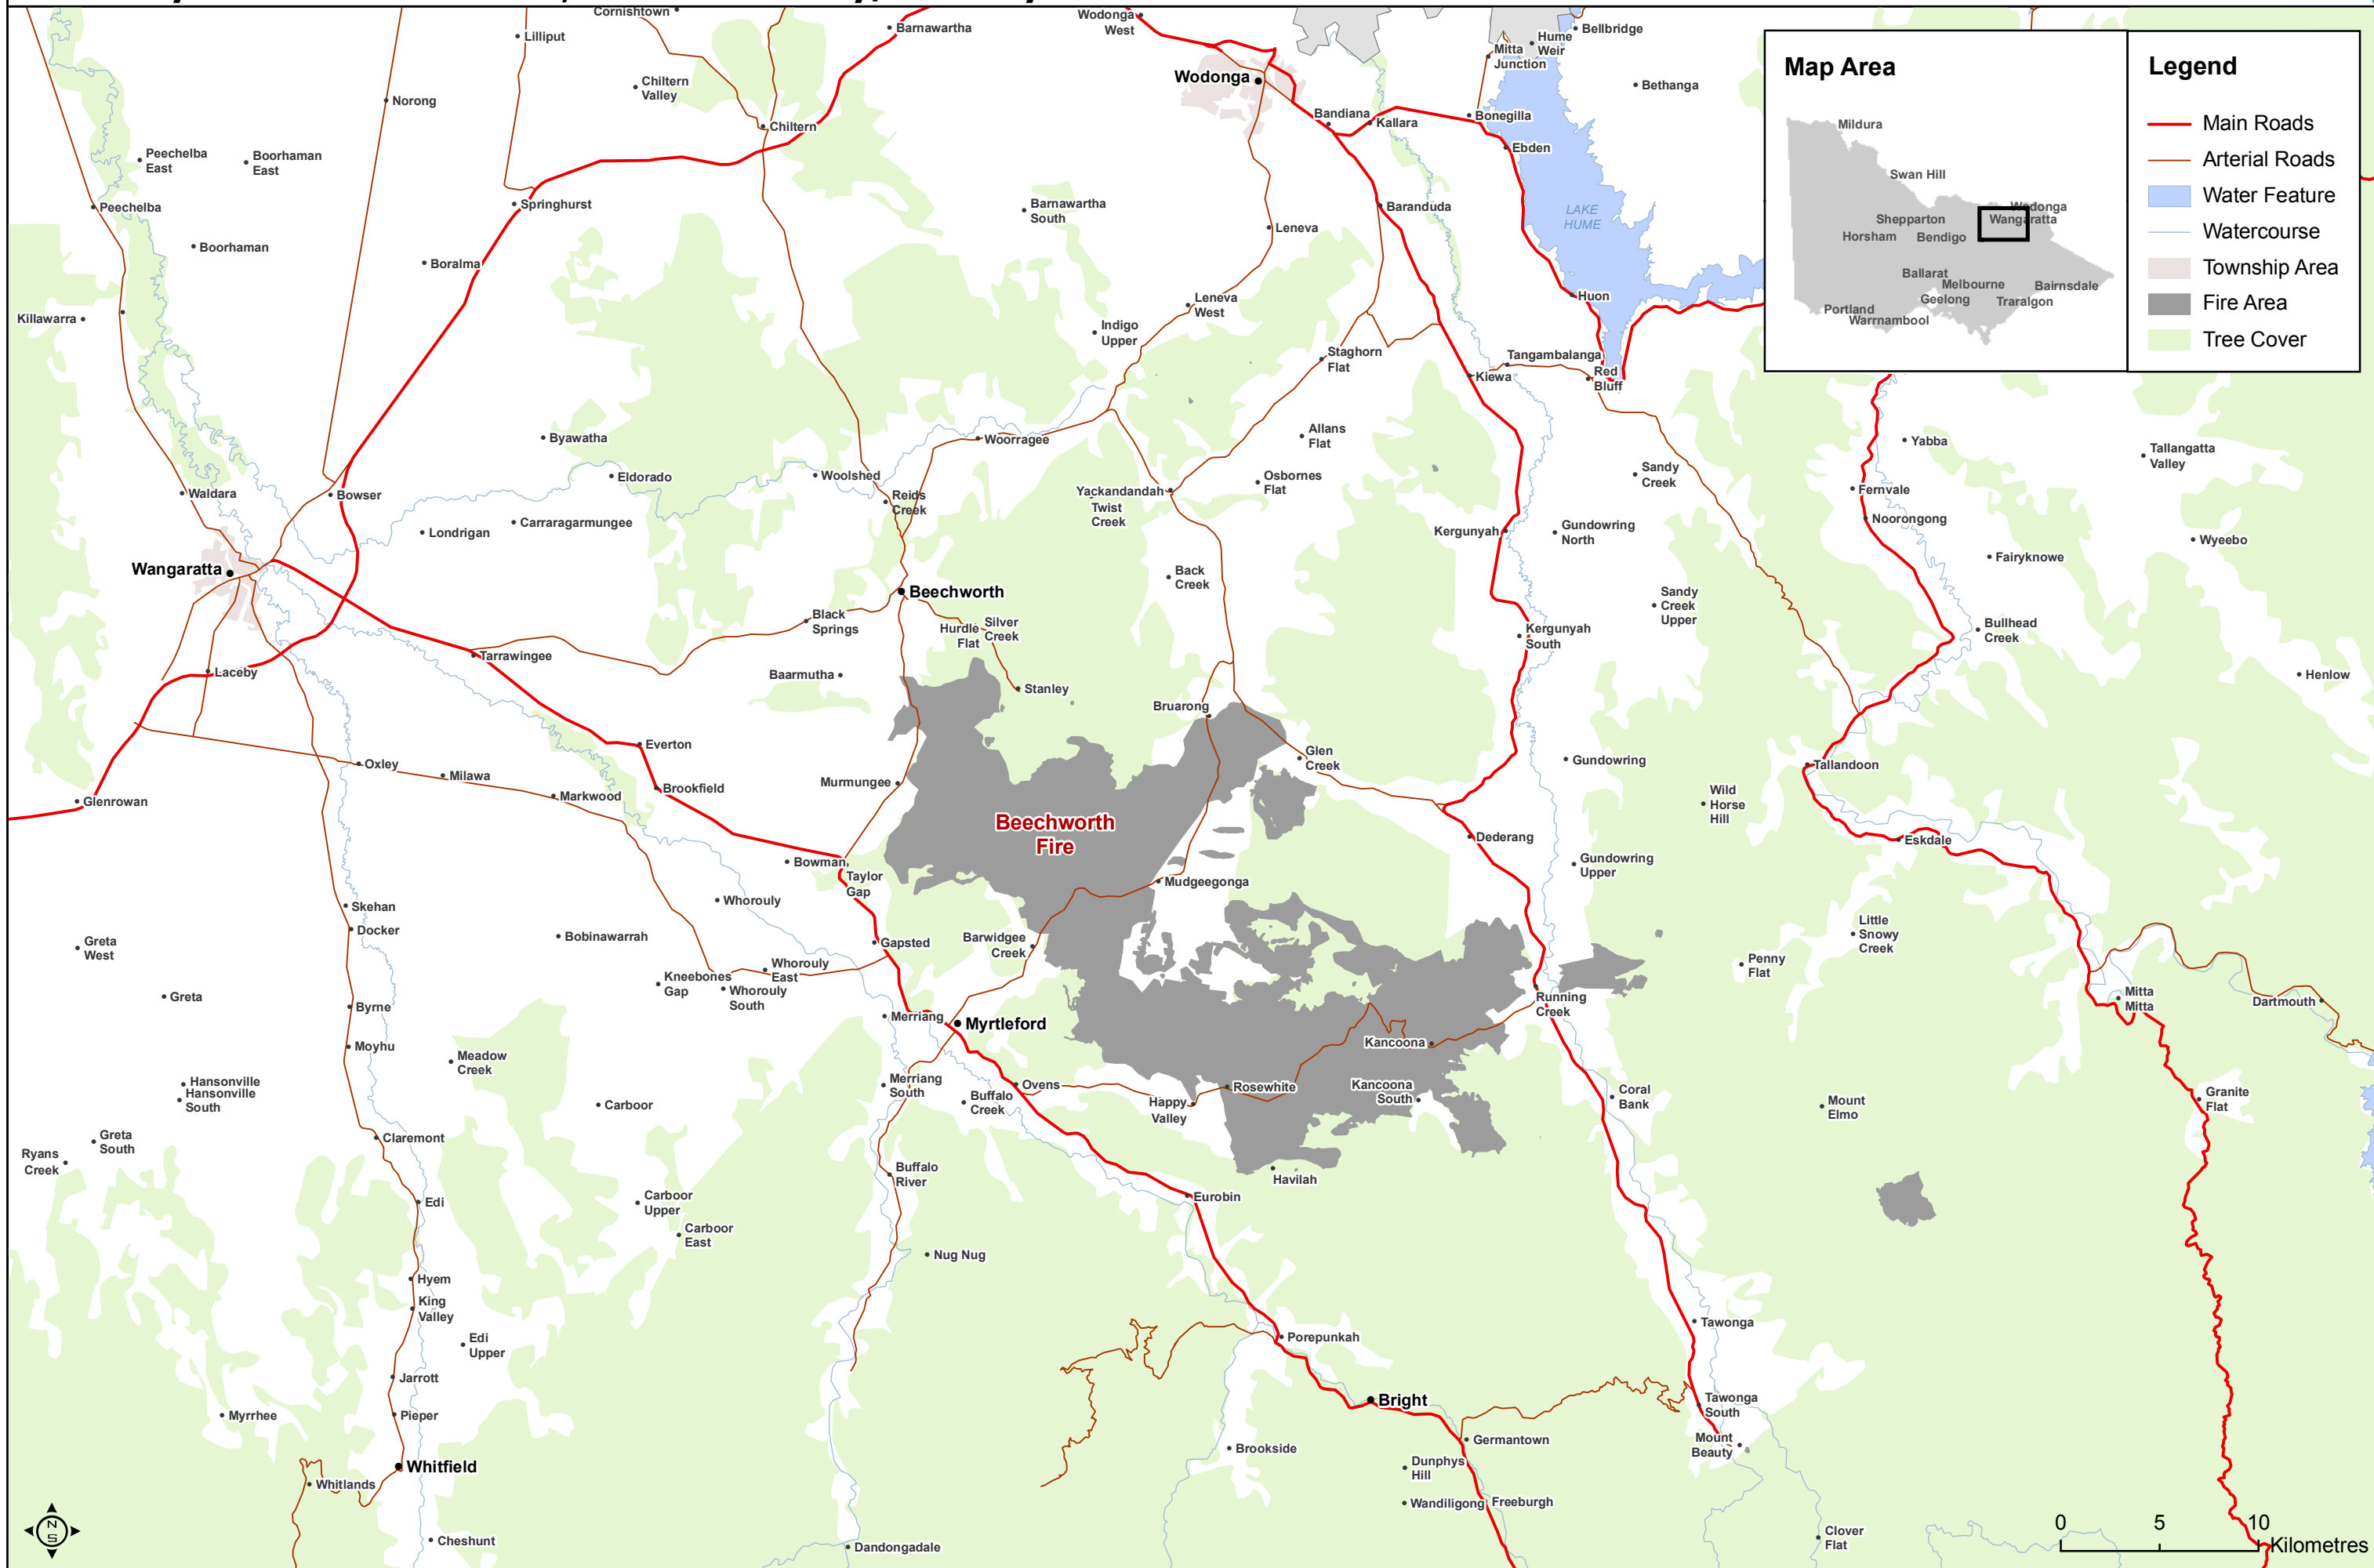

# Summary of Fires - Beechworth, Victoria: January/February 2009

Disclaimer: Base layer information on this map has been sourced from Firemap 100k topographic map series. This material may be of assistance to you but the State of Victoria does not guarantee that the publication is without flaw of any kind or is wholly appropriate for your particular purposes and therefore disclaims all liability for error, loss or damage which may arise from reliance upon it.