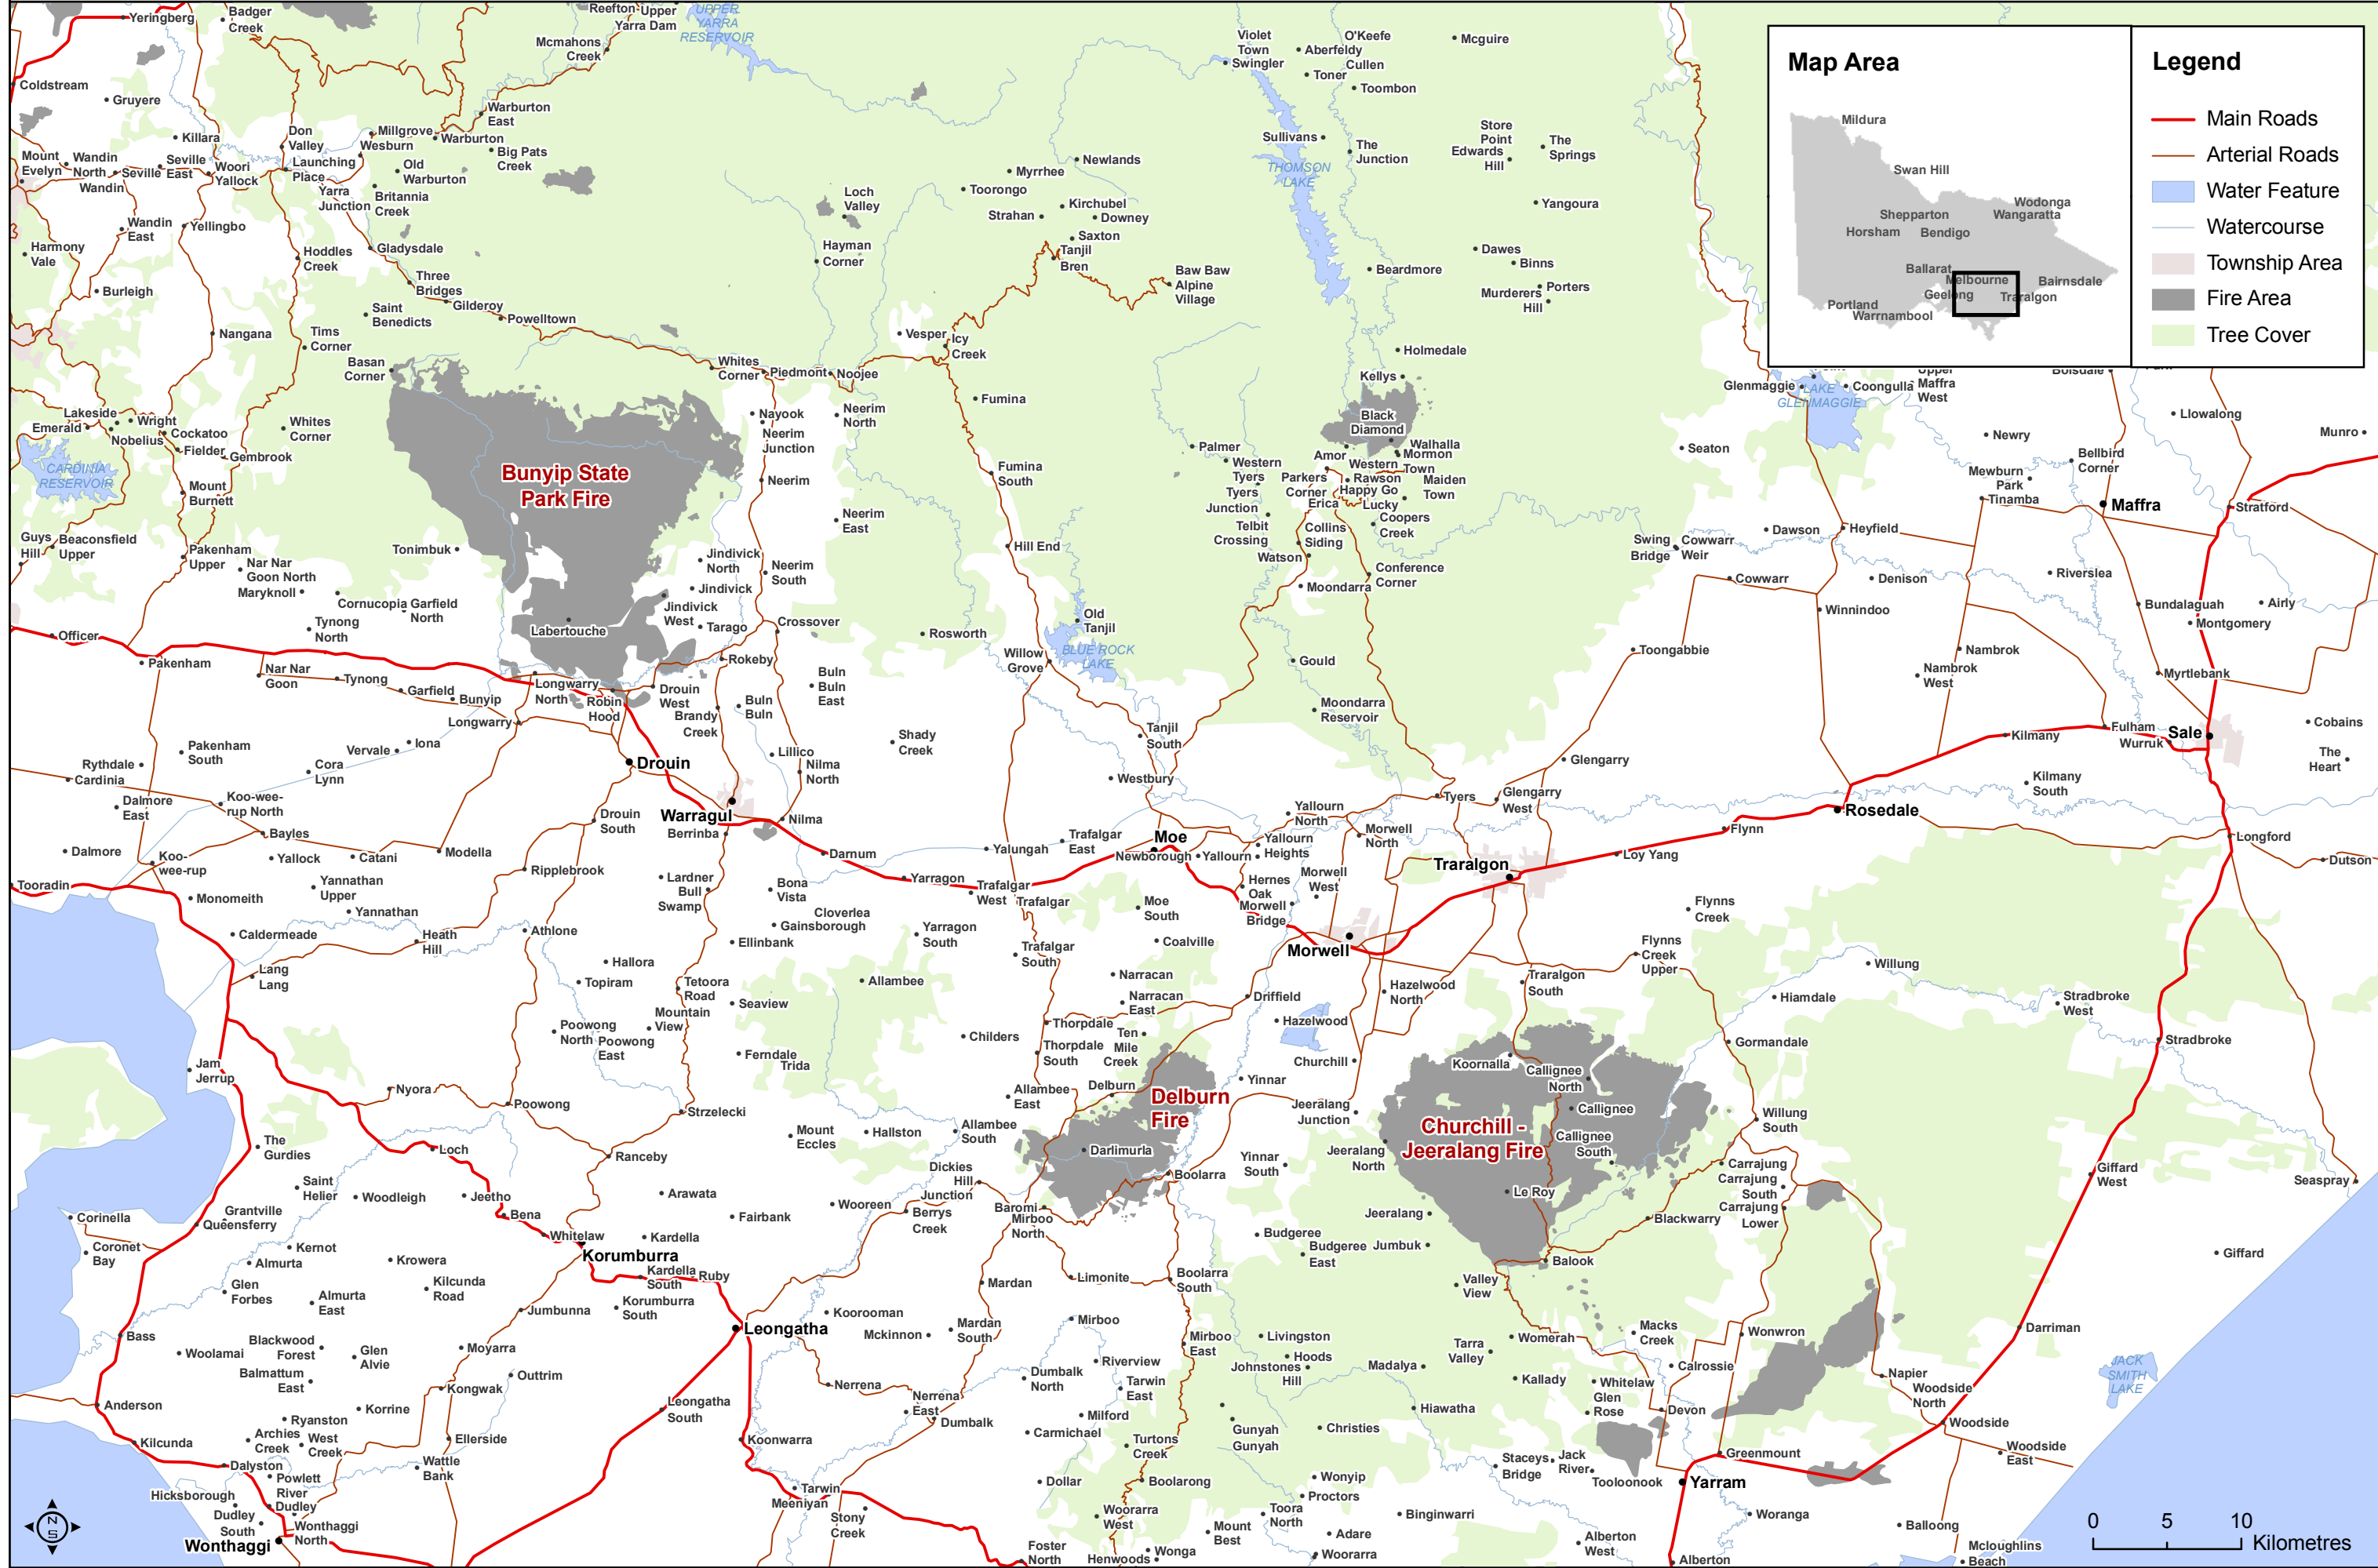

Summary of Fires - South Gippsland, Victoria: January/February 2009

Disclaimer: Base layer information on this map has been sourced from Firemap 100k topographic map series. This material may be of assistance to you but the State of Victoria does not guarantee that the publication is without flaw of any kind or is wholly appropriate for your particular purposes and therefore disclaims all liability for error, loss or damage which may arise from reliance upon it.