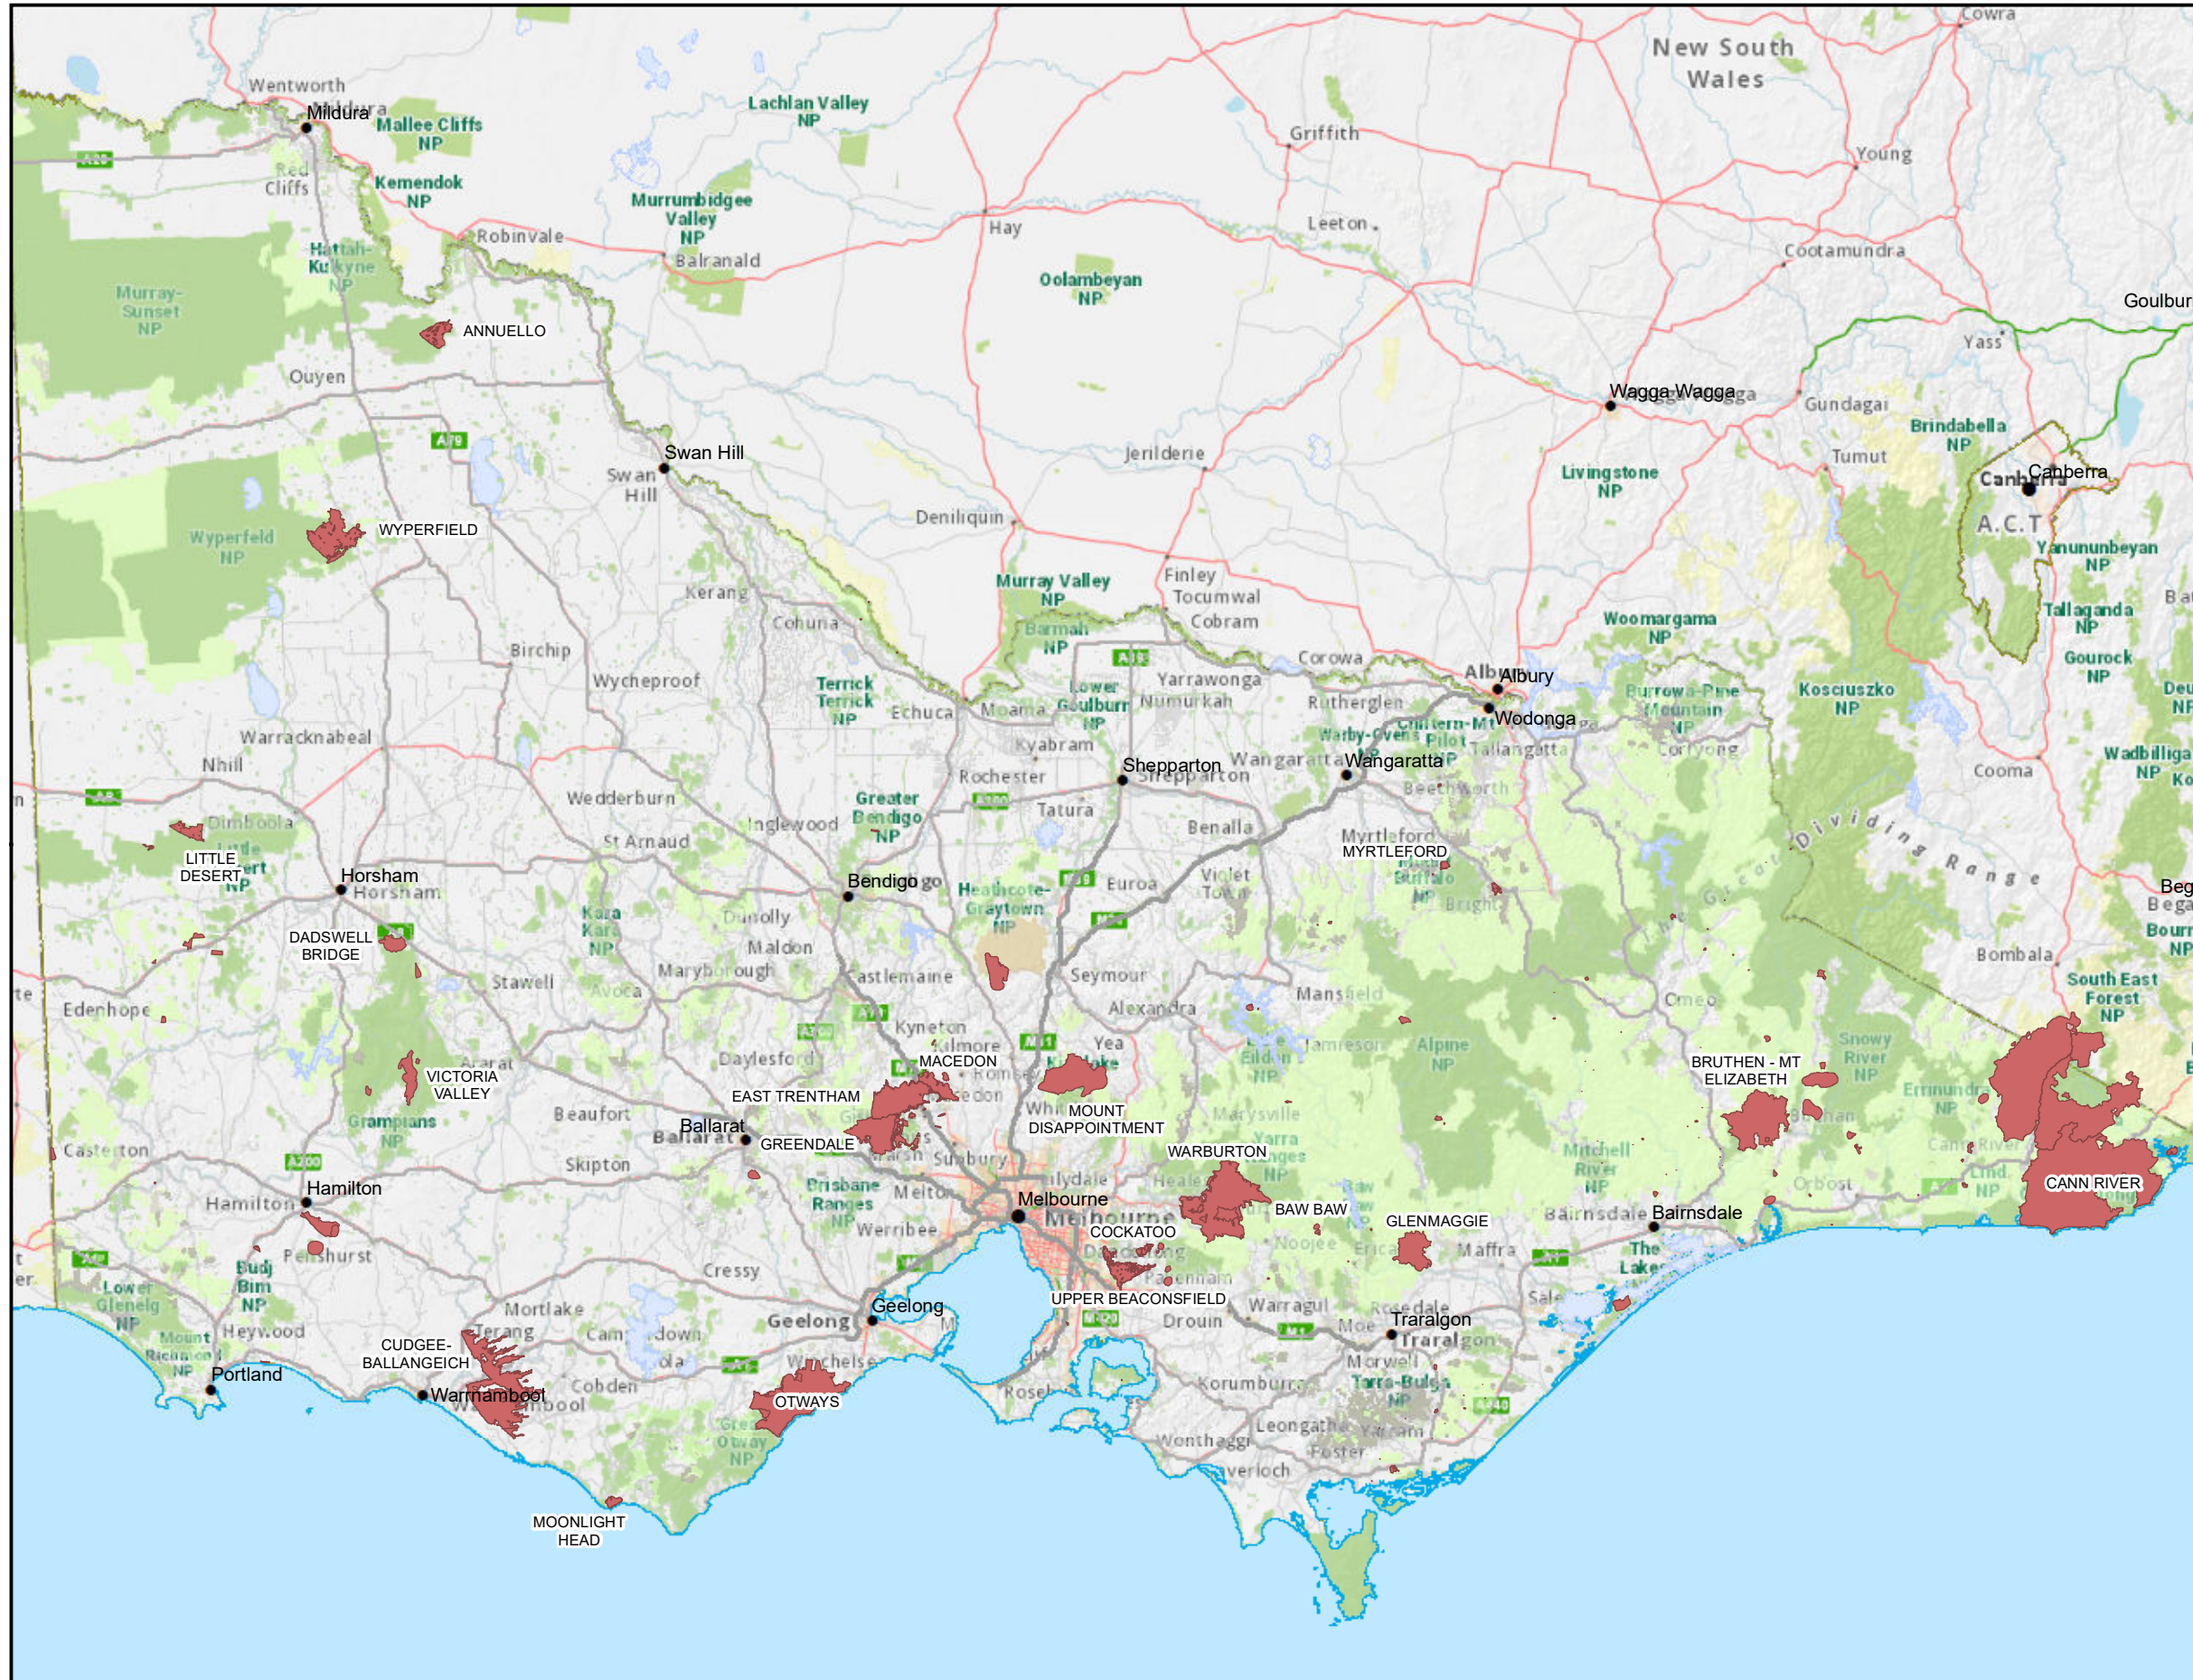

Ash Wednesday Fires - Fire Extent from 1982/83 Season

- Fire Extent 1982/83
- COMMONWEALTH LAND
- NATIONAL PARKS ACT AND NCR
- OTHER CONSERVATION RESERVES
- OTHER PUBLIC LAND
- PLANTATION
- STATE FOREST

Total Area Burnt 1982./83 Season
(Public and Private) 486,030 ha
Total Public Land Burnt 451,616 ha
823 fires reported
Lightning caused 230 fires.

0 12.5 25 50 75 100
Kilometres

Disclaimer:
This map is a snapshot generated from Victorian Government data. The State of Victoria does not guarantee that the publication is without flaw of any kind or is wholly appropriate for your particular purposes and therefore disclaims all liability for error, loss or damage which may arise from reliance upon it. All persons accessing this information should make appropriate enquiries to assess the currency of the data.

MXD name: C:\Data\GIS_projects\Victorian_fires_fire_area_1983.mxd
Date last saved/printed: Tuesday, 24 January 2023 9:59:31 AM
PC login: nw15 PC Number: WL2JJ6KR3