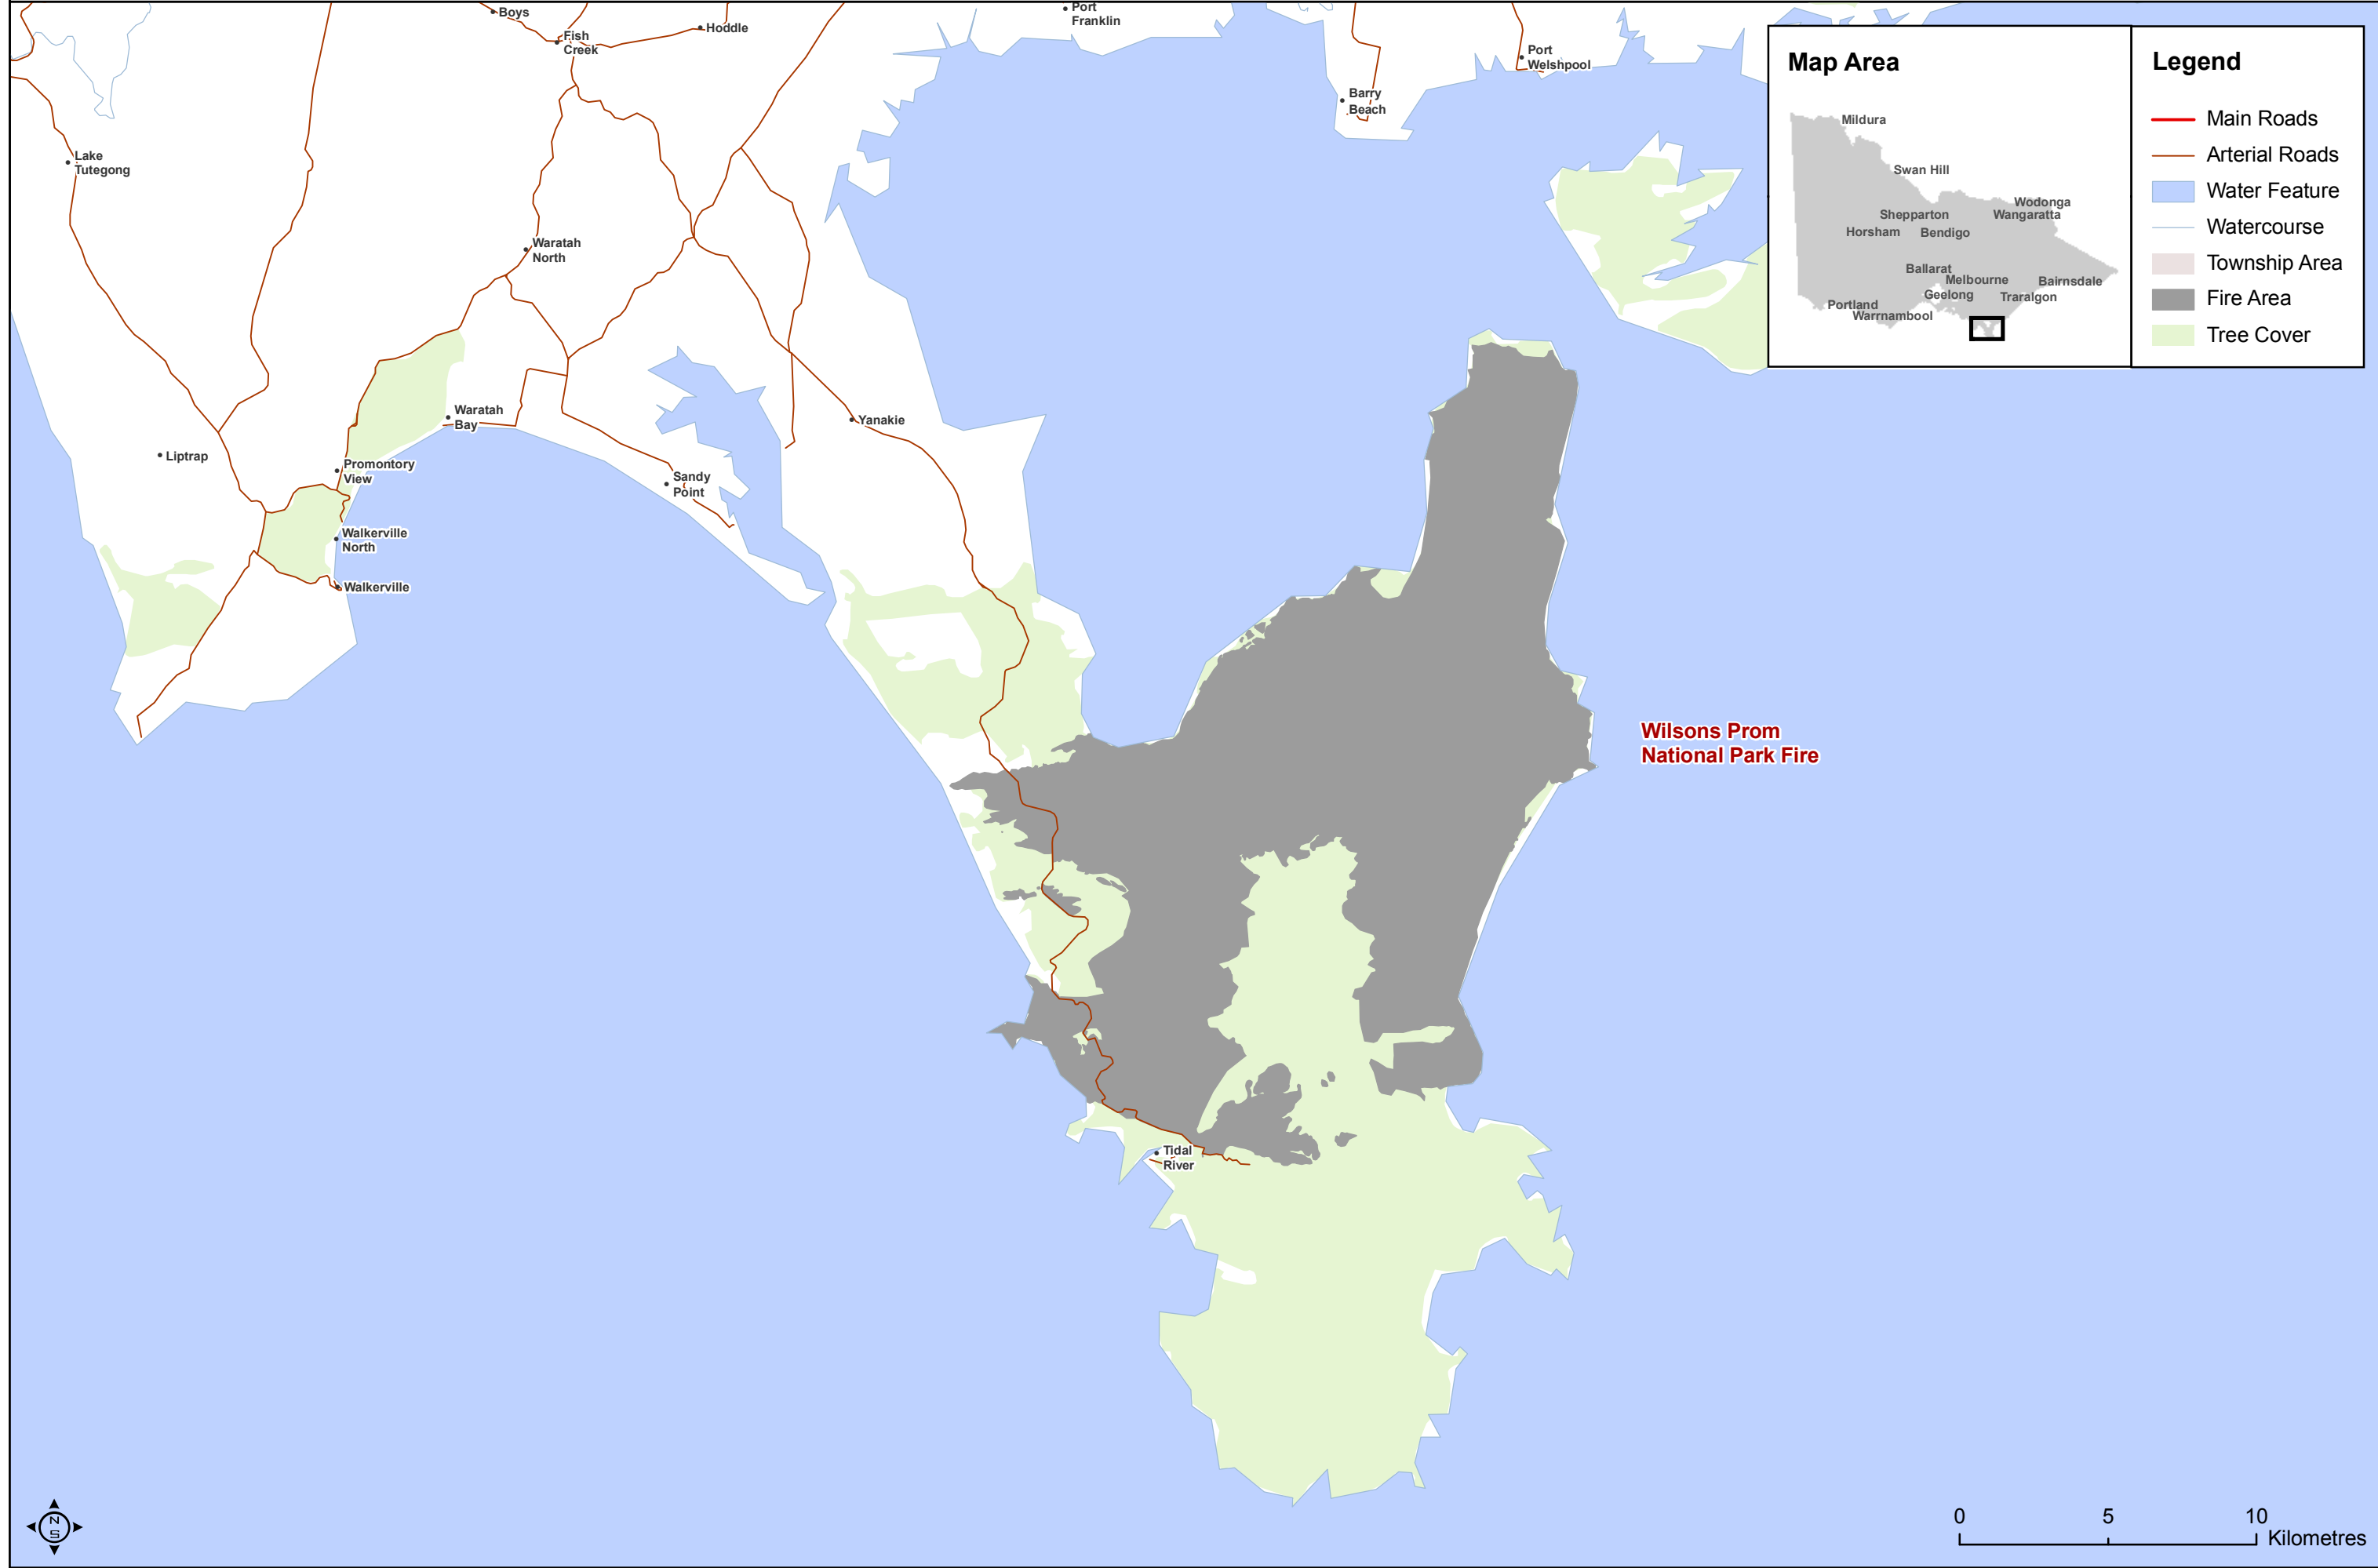

# Summary of Fires - Wilson Promontory, Victoria: January/February 2009

**Wilson Prom National Park Fire**

Disclaimer: Base layer information on this map has been sourced from Firemap 100k topographic map series. This material may be of assistance to you but the State of Victoria does not guarantee that the publication is without flaw of any kind or is wholly appropriate for your particular purposes and therefore disclaims all liability for error, loss or damage which may arise from reliance upon it.