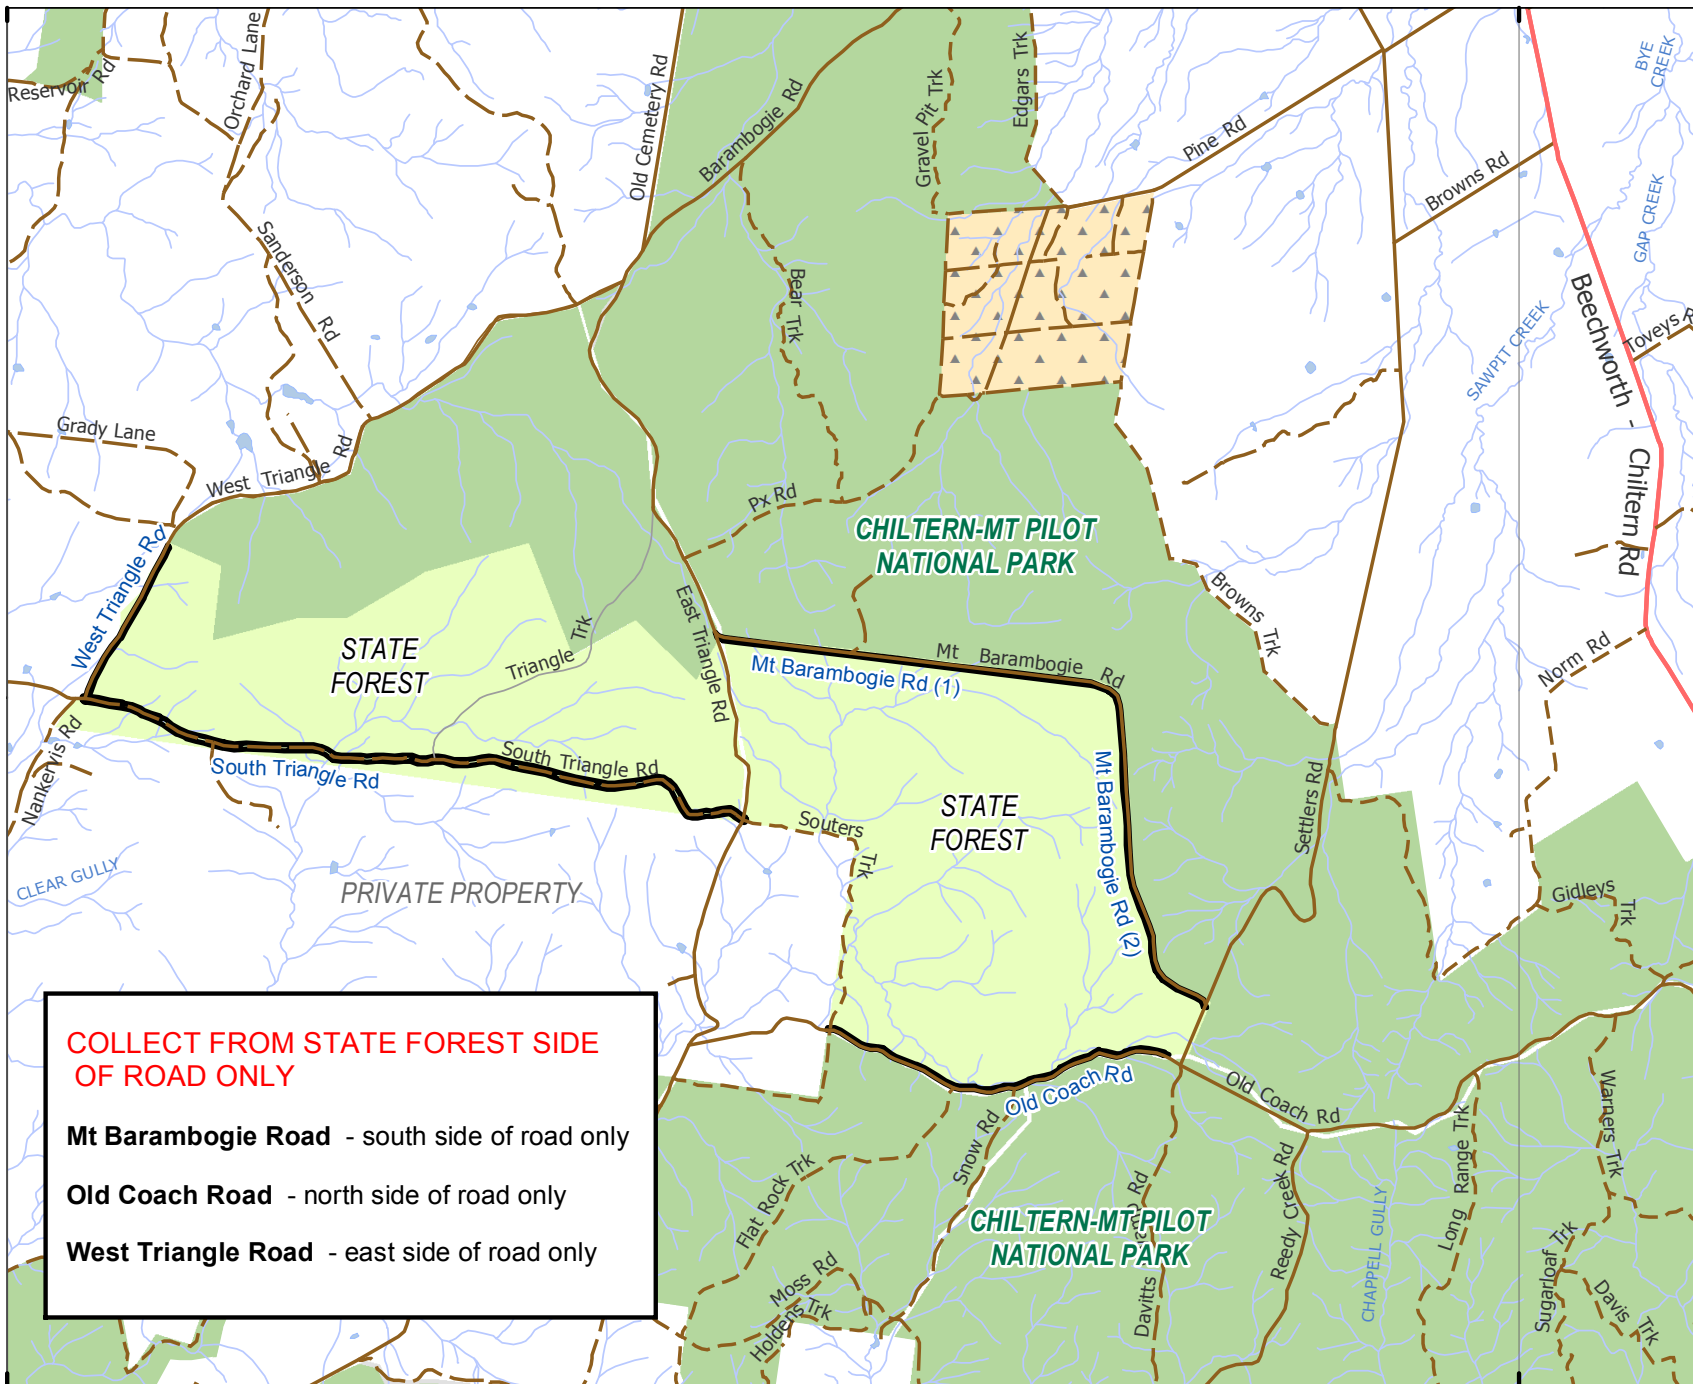

# Ovens District Firewood Collection Areas

Spring 2017

Barambogie Area  
Hume Region

**COLLECT FROM STATE  
FOREST SIDE OF  
ROAD ONLY**

### Legend

-  Domestic Firewood Collection
-  Main Road (Sealed)
-  Local Road
-  2wd
-  4wd
-  Foot Trk
-  unmaintained
- Land Management**
-  Parks and Reserves
-  State Forest
-  Other Public Land
-  Plantation

Map produced by: Regional GIS Services, Wodonga.  
31 July 2017; HFMR17 18-03  
Projection: GDA 94 MGA Zone 55  
Spatial data is sourced from the Victorian  
Spatial Data Library.  
Copyright © The State of Victoria,  
Department of Environment, Land, Water & Planning

**COLLECT FROM STATE FOREST SIDE  
OF ROAD ONLY**

**Mt Barambogie Road - south side of road only**

**Old Coach Road - north side of road only**

**West Triangle Road - east side of road only**

84228m N

465904m E