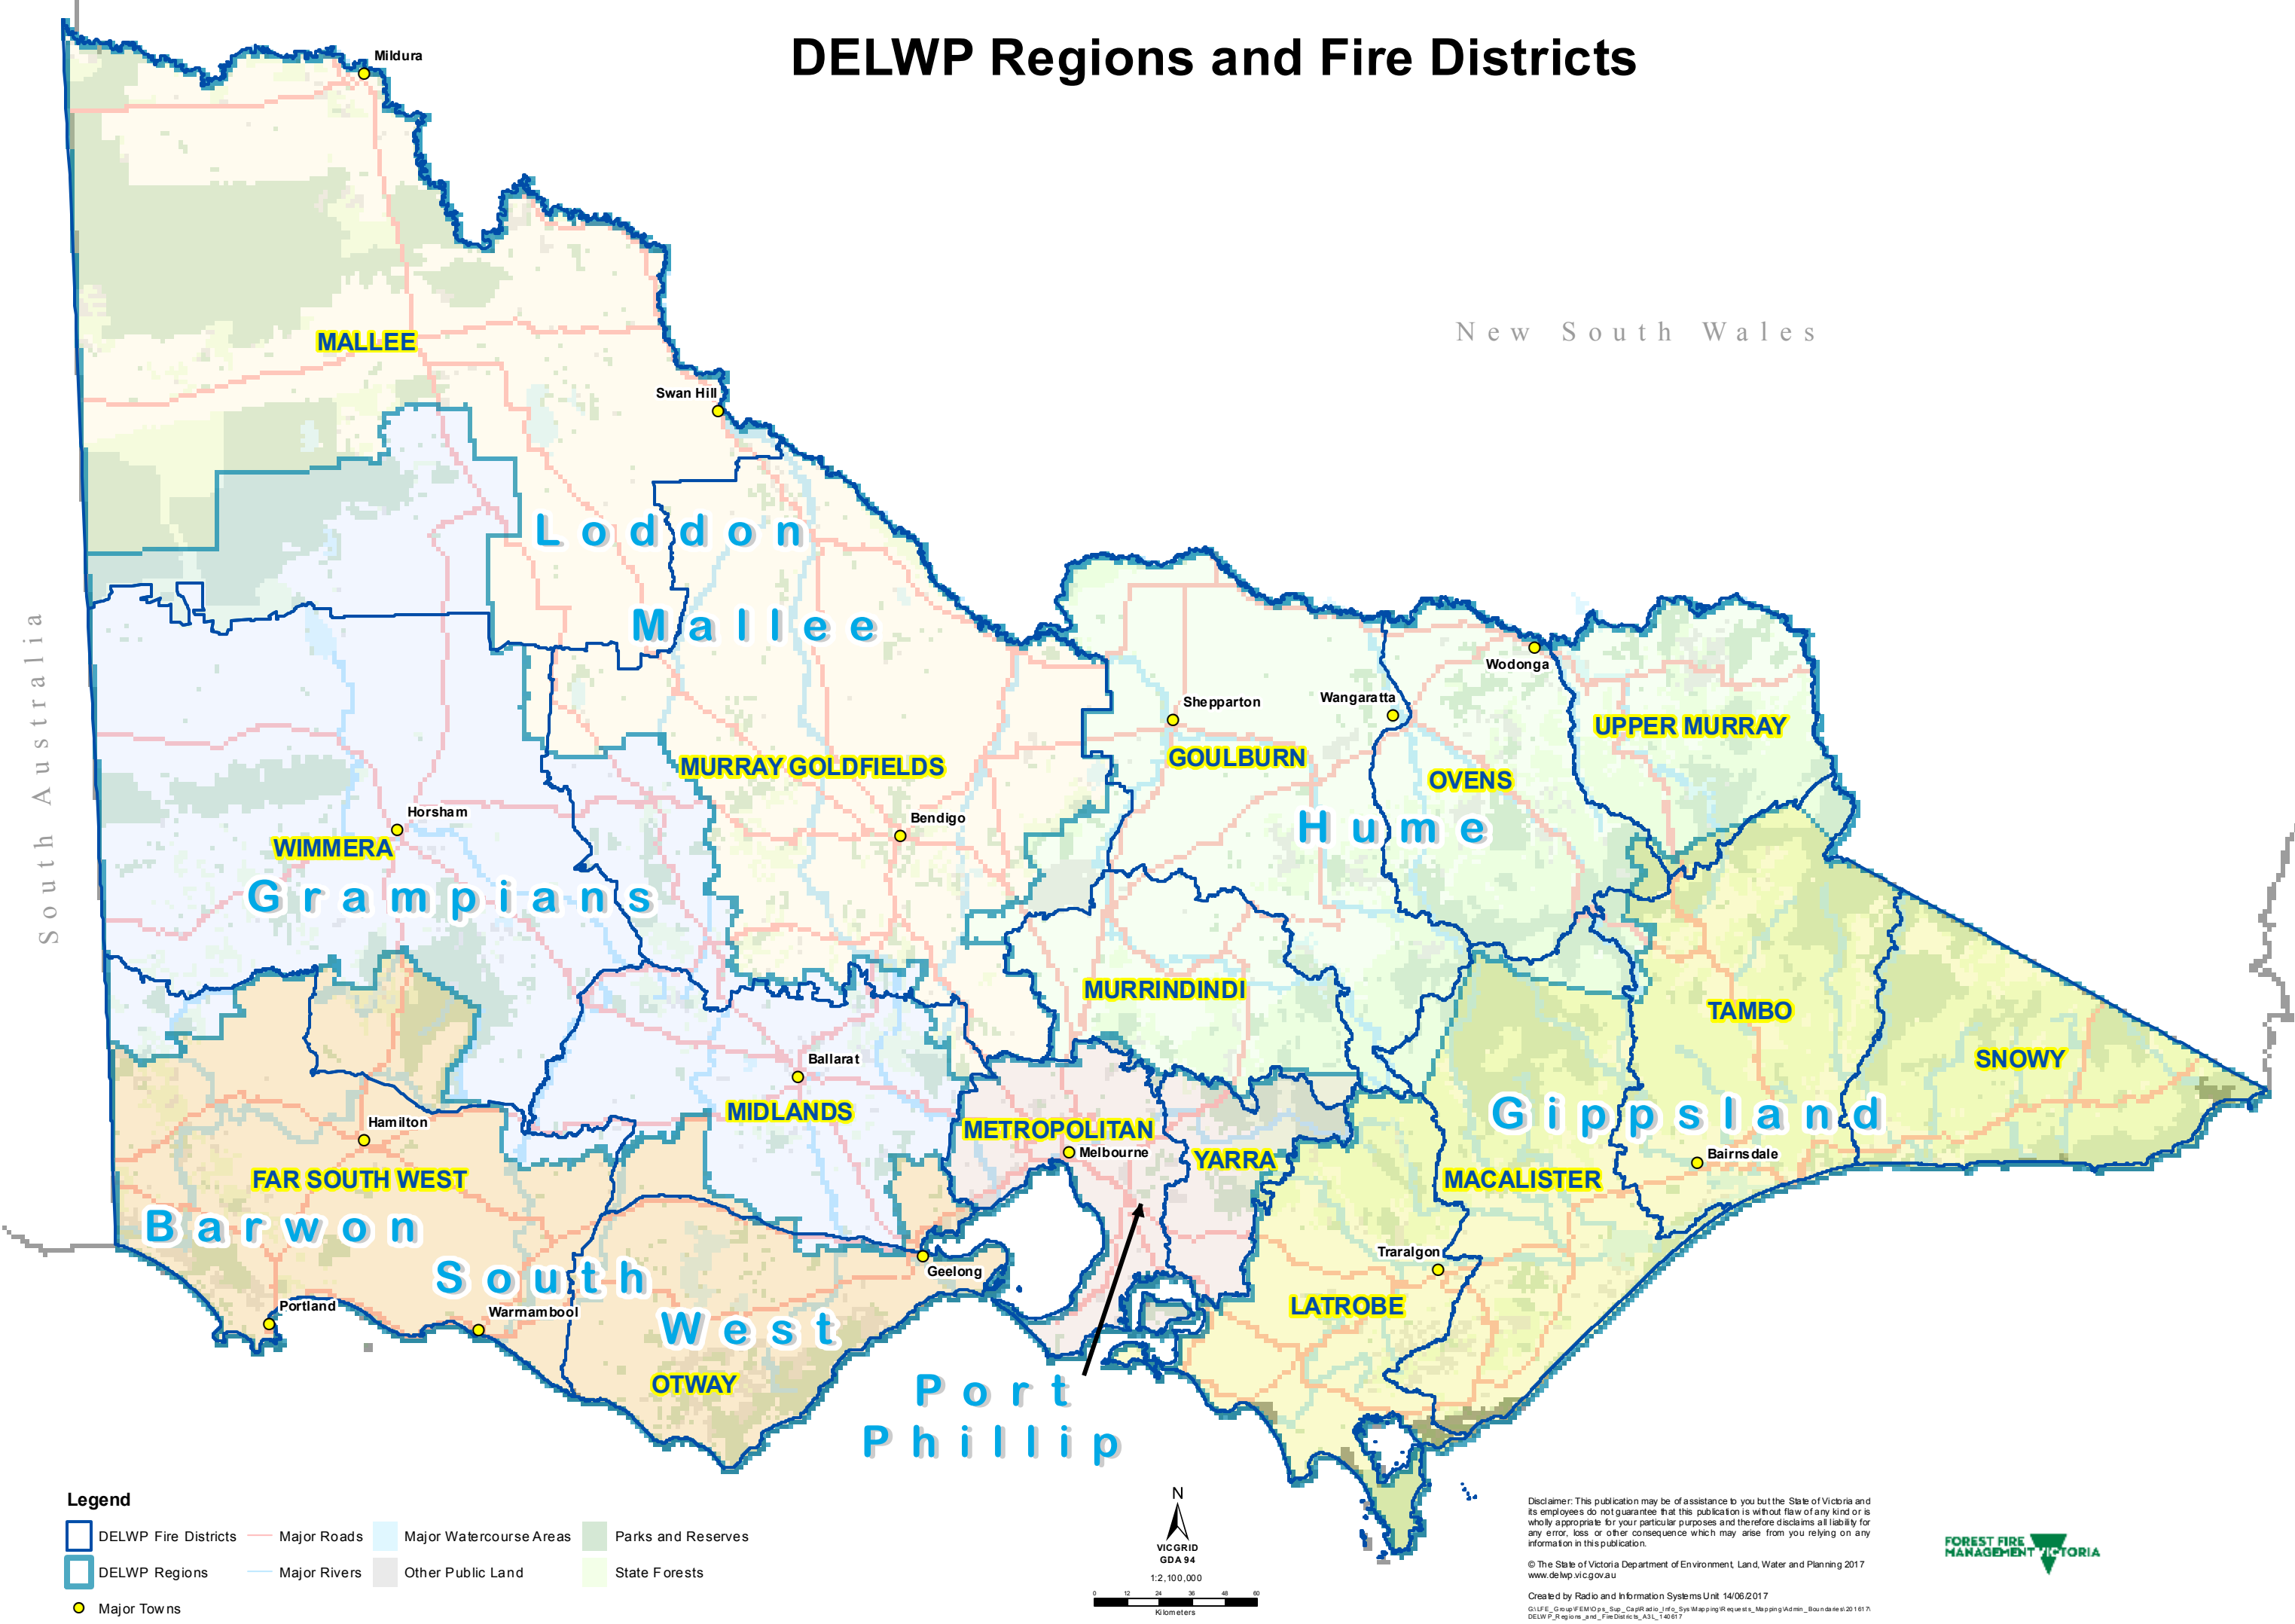

DELWP Regions and Fire Districts

1. **Legend**
2. DELWP Fire Districts
   - DELWP Regions
   - Major Towns
   - Major Roads
   - Major Rivers
   - Major Watercourse Areas
   - Other Public Land
   - Parks and Reserves
   - State Forests